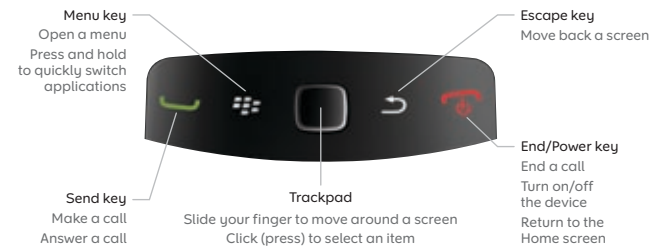

Specifications

Size (L x W x D) Closed: 96mm x 60mm x 18.5mm
Open: 175.5mm x 60mm x 18.5mm

Battery Life¹ Talk Time: 4.5 hours
Standby: 10.5 days
MP3 Playback (headphones): 14 hours

Navigation Trackpad - Located on front face of device, ESC key to the right and Menu to the left of the trackpad

Display Large, high-resolution internal and external screen

Camera 5 MP camera, VGA (640x480) Video recording, Continuous Auto Focus, Flash, Image Stabilization

GPS Assisted, autonomous and simultaneous GPS enabled with preloaded BlackBerry® Maps application

Wi-Fi Wi-Fi Band: 802.11b/g/n

Network Dual-Band: 800/1900 MHz
CDMA/EVDO Rev A networks